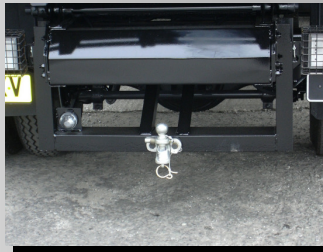

NORTHWEST TIPPERS LTD WITH OVER 30 YEARS OF EXPERIENCE

BUILT TO LAST - BUILT TO DO THE JOB

WORKMATE

750

BENEFITS

Maximum payload and increased durability using the latest ultra strong steels make this *WORKMATE 750* tipper body a fantastic choice for the general builder, C/W ladder gantry and caged rear lights come as standard

Built as standard

- Single or double drop sides
- Ladder Gantry
- Edbro 2LNC3 front end gear
- Edbro Underfloor UB Cylinder
- Caged rear lights
- Single paint

ACCESS LADDERS

North West Tippers EXTRAS

SIDE GUARD SYSTEMS

TOW FRAME SYSTEMS

BODY PROP

MULTI TRAP TAIL 1 TO 5

An extensive selection of quality accessories are available to compliment the North West Tippers product range to further enhance and promote your productivity in operation, some examples are,