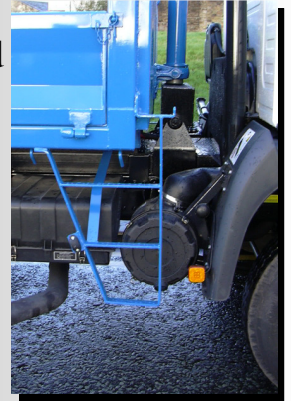

ACCESS LADDERS