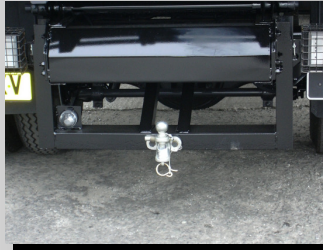

NORTH WEST TIPPERS

NORTHWEST TIPPERS LTD
A LOAD OFF YOUR MIND

North West Tippers Ltd

The **WORKMATE 750 XC** is the General purpose 7.5T tipper body C/W detachable cage, designed for maximum payload, flexibility and profit

TEL. 01254 53251 email info@nwtippers.co.uk

NORTHWEST TIPPERS LTD WITH OVER 30 YEARS OF EXPERIENCE

BUILT TO LAST - BUILT TO DO THE JOB

WORKMATE

750 XC

BENEFITS

Maximum payload and increased durability using the latest ultra strong steels make this *WORKMATE 750 XC* tipper body a fantastic choice for the Local Council or waste contractor , C/W ladder gantry and caged rear lights come as standard. **Converts to a standard tipper when the cage is not in use**

Built as standard

- Single or double drop sides
- Ladder Gantry
- Edbro 2LNC3 front end gear
- Edbro Underfloor UB Cylinder
- Caged rear lights
- Single paint

North West Tippers EXTRAS

SIDE GUARD SYSTEMS

TOW FRAME SYSTEMS

BODY PROP

BARNTYPE TAIL DOORS

An extensive selection of quality accessories are available to compliment the North West Tippers product range to further enhance and promote your productivity in operation, some examples are,